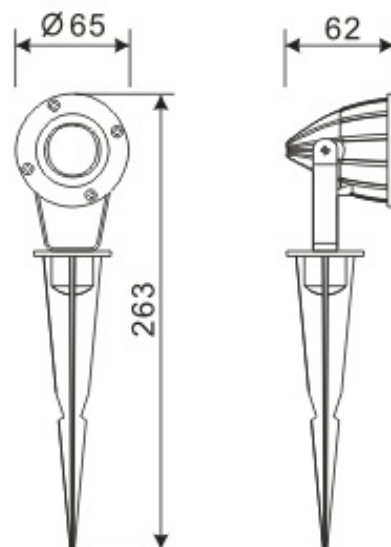

LED Exterior Lighting – LR-E00039

Model No.	LR-E00039
LED Type	AC Power LED
LED Q'TY.	1
Beam Angle	45°
Minimum luminous flux(lm)	145
Voltage	120V
LED Watt	4W
Environmental Temperature	- 20~60°C
Environmental Humidity	0%-95%
Safety Class	I
Safety Type	IP65
Material	Aluminium
Driver	Included